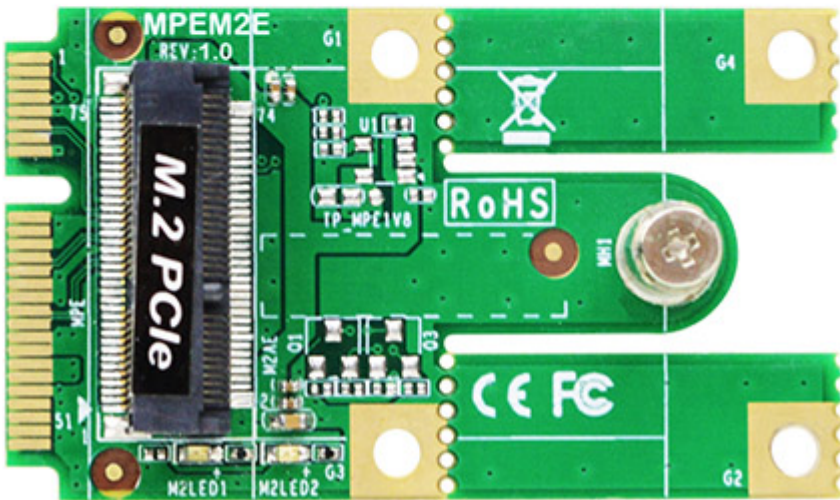

49.95 EUR
incl. 19% VAT, plus [shipping](#)

- Mini PCIe to M.2 (E-key) transfer card for WiFi, BT application
- Support M.2 E-key 2230 card
- PCIe x1 & USB2.0 Interface
- Dimension: 30.00 x 51.0 mm